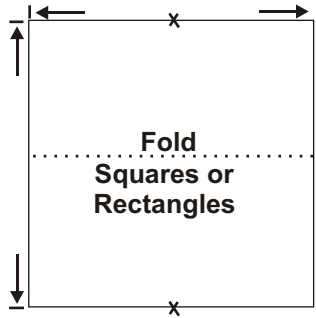

STYLE

- ☐ Classic
- ☐ Prestige
- ☐ Walk-On