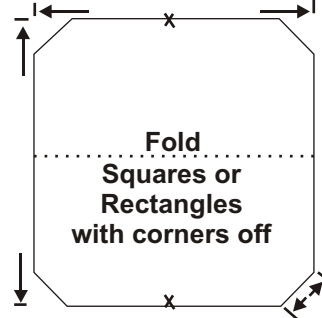

STYLE

- ☐ Classic
- ☐ Prestige
- ☐ Walk-On