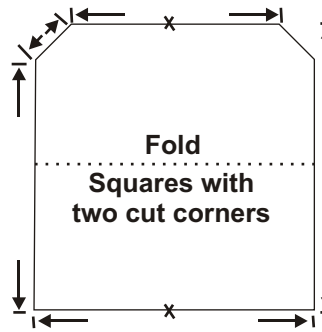

STYLE

- ☐ Classic
- ☐ Prestige
- ☐ Walk-On