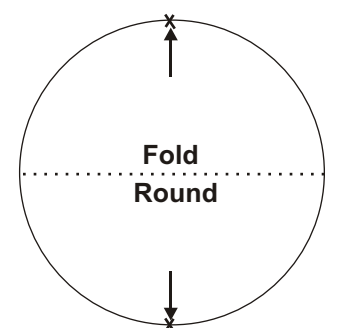

DRAW YOUR OWN:

EXTRA / UPGRADES

FOAM UPGRADES

- ☐ 5' X 3' Taper
- ☐ 1 1/2" Foam
- ☐ 2" Foam

COVER LIFTERS:

- ☐ Cover Rock-it
- ☐ Cover Valet
- ☐ Cover Caddy

SPA MAKE AND MODEL: _____

Buyer / Company: _____

Phone No.: _____

Address: _____

_____

_____

Ship To: _____

Phone No.: _____

Address: _____

_____

_____