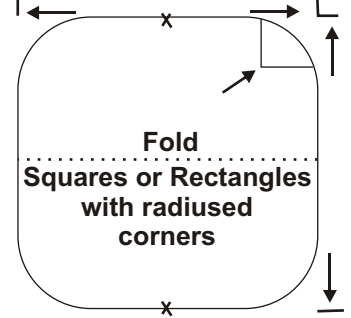

Premium Leisure LLC

6101 N. 45th St.
St. Petersburg, FL 33714
1-877-BEST-SPA

CUSTOM DELUXE COVER LAYOUT

Please mark appropriate figure - use inches"
Measure from outside edge of tub.
Add if needed (including on inground spas).
We build to your dimensions.

AVAILABLE COLORS

- ☐ Teak
- ☐ Grey
- ☐ Burgundy
- ☐ Old Teak
- ☐ Black
- ☐ Lt. Blue
- ☐ Brown
- ☐ Charcoal
- ☐ Lt. Grey
- ☐ Sand
- ☐ Hunter Green
- ☐ Navy
- ☐ Teal
- ☐ White

STYLE

- ☐ Classic
- ☐ Prestige
- ☐ Walk-On