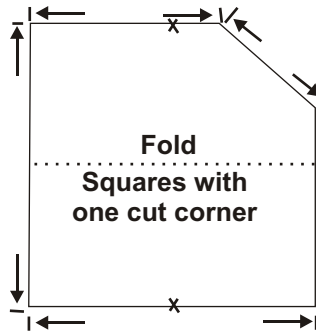

STYLE

- ☐ Classic
- ☐ Prestige
- ☐ Walk-On