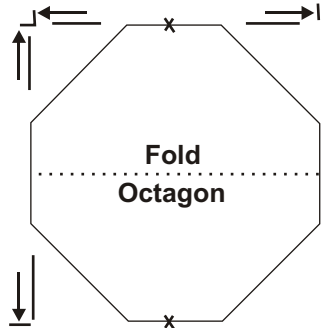

DRAW YOUR OWN:

EXTRA / UPGRADES

FOAM UPGRADES

- ☐ 5' X 3' Taper
- ☐ 1 1/2" Foam
- ☐ 2" Foam

COVER LIFTERS:

- ☐ Cover Rock-it
- ☐ Cover Valet
- ☐ Cover Caddy

SPA MAKE AND MODEL: _____

Buyer / Company: _____

Phone No.: _____

Address: _____

_____

_____

Ship To: _____

Phone No.: _____

Address: _____

_____

_____