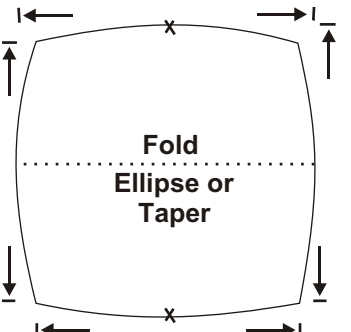

Premium Leisure LLC

6101 N. 45th St.
St. Petersburg, FL 33714
1-877-BEST-SPA

CUSTOM DELUXE COVER LAYOUT

Please mark appropriate figure - use inches"
Measure from outside edge of tub.
Add if needed (including on inground spas).
We build to your dimensions.

AVAILABLE COLORS

- ☐ Teak
- ☐ Grey
- ☐ Burgundy
- ☐ Old Teak
- ☐ Black
- ☐ Lt. Blue
- ☐ Brown
- ☐ Charcoal
- ☐ Lt. Grey
- ☐ Sand
- ☐ Hunter Green
- ☐ Navy
- ☐ Teal
- ☐ White

STYLE

- ☐ Classic
- ☐ Prestige
- ☐ Walk-On